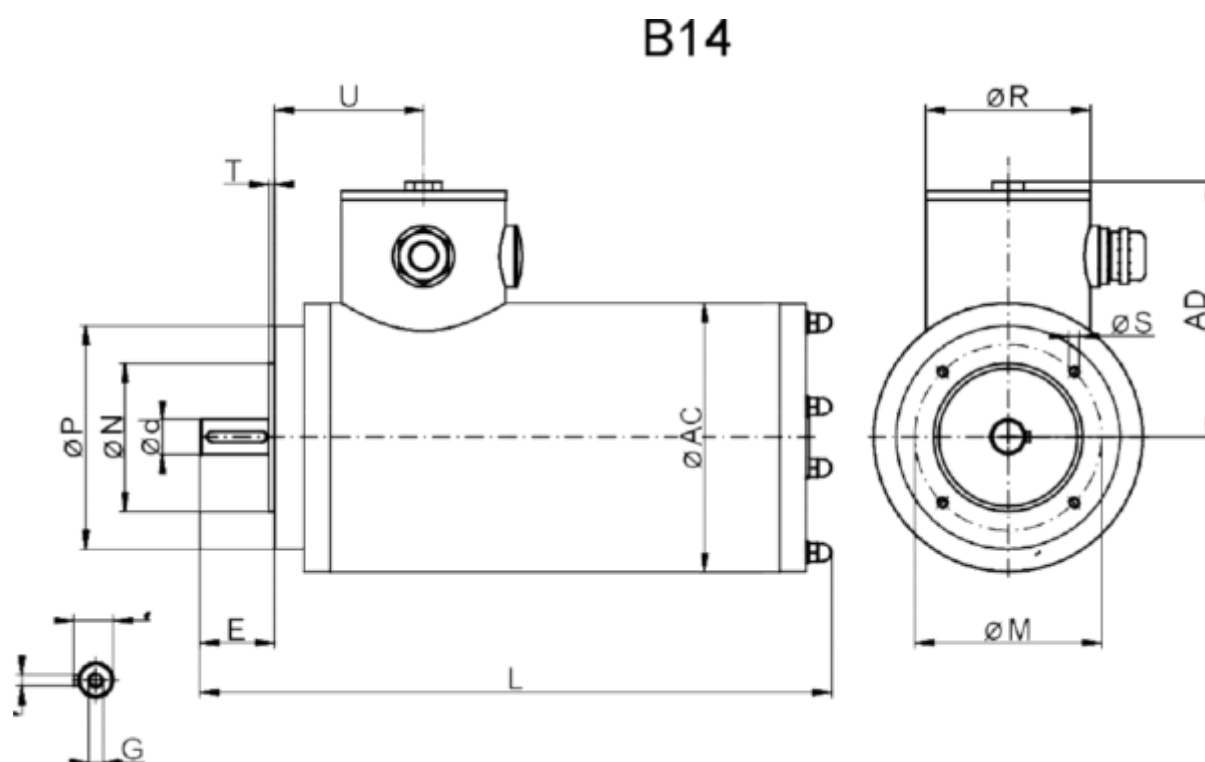

Article number: 25560001841570

Description: BEGE stainless steel AC motor EBS63L-4 IEC63 B14
0,18KW 1400 rpm 3x230/400V 50HZ IP69K PTC

Measures

A = 100	E = 23	Ød = 11
A/2 = 50	F = 4	ØR = 76
AB = 125	G = M4	
AC = 114	H = 63	
AD = 117	K = 7	
B = 80	L = 237	
C = 40	P = 114	
dF = 12.5	U = 105	